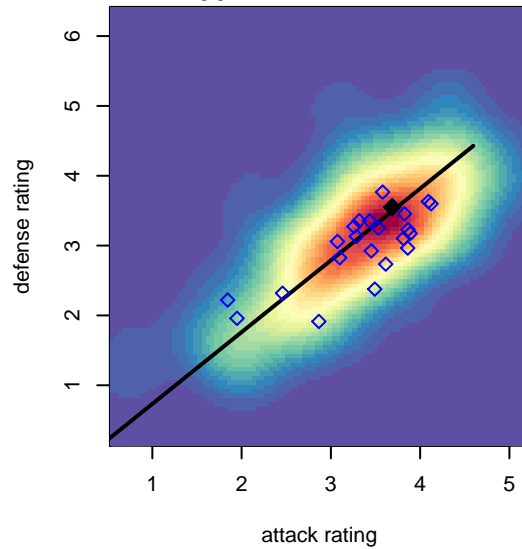

Kitsap Alliance FC Red B97

Kitsap Alliance FC
 Silverdale, WA
 B97 total strength=1844
 attack=39.9 defense=34.86
 fall league = RCL B96 Div 1
 notes= was Kitsap Pumas A

alt names used:
 42 Kitsap Alliance B97 A
 Kitsap Alliance B97 A
 Kitsap Alliance FC B97 A

Venues played:
 2015 Rainier Challenge Samba U18
 2015 Nike Crossfire Challenge Super Group U'
 2015 Pacific Coast Challenge U17-18
 2015 RCL B96 Div 1
 2015 WYS Championship B97

Kitsap Alliance FC Red B97
 Dots are actual minus expected GF (blue circles) and GA (red triangles).
 Blue line is smoothed change in attack strength. Red is smoothed change in defense strength.

**attack and defense variance (black dot)
relative to other teams
and top 10 in region**

**attack and defense rating
relative to others at age
and all opponents in last 13 months**

Performance relative to 13 month average