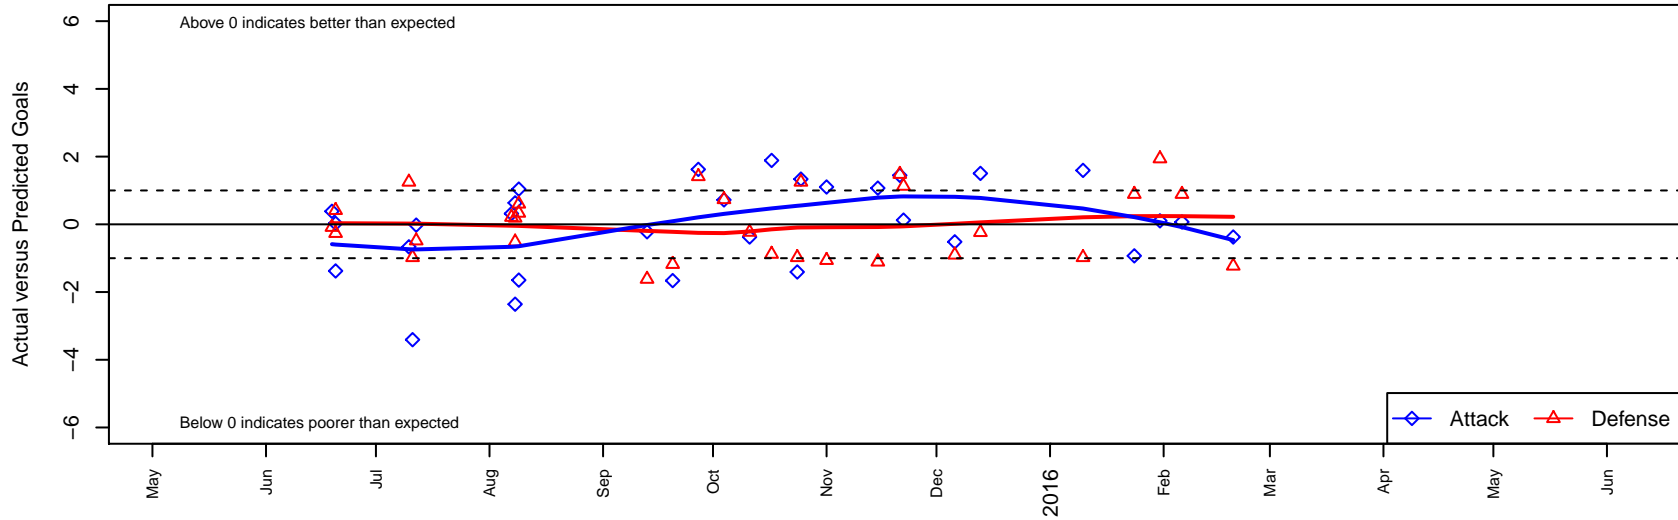

Kitsap Alliance FC Red B97

Kitsap Alliance FC
 Silverdale, WA
 B97 total strength=1844
 attack=39.9 defense=34.86
 fall league = RCL B96 Div 1
 notes= was Kitsap Pumas A

alt names used:
 42 Kitsap Alliance B97 A
 Kitsap Alliance B97 A
 Kitsap Alliance FC B97 A

Venues played:
 2015 Rainier Challenge Samba U18
 2015 Nike Crossfire Challenge Super Group U'
 2015 Pacific Coast Challenge U17-18
 2015 RCL B96 Div 1
 2015 WYS Championship B97

Kitsap Alliance FC Red B97
 Dots are actual minus expected GF (blue circles) and GA (red triangles).
 Blue line is smoothed change in attack strength. Red is smoothed change in defense strength.

**attack and defense variance (black dot)
relative to other teams
and top 10 in region**

**attack and defense rating
relative to others at age
and all opponents in last 13 months**

Performance relative to 13 month average