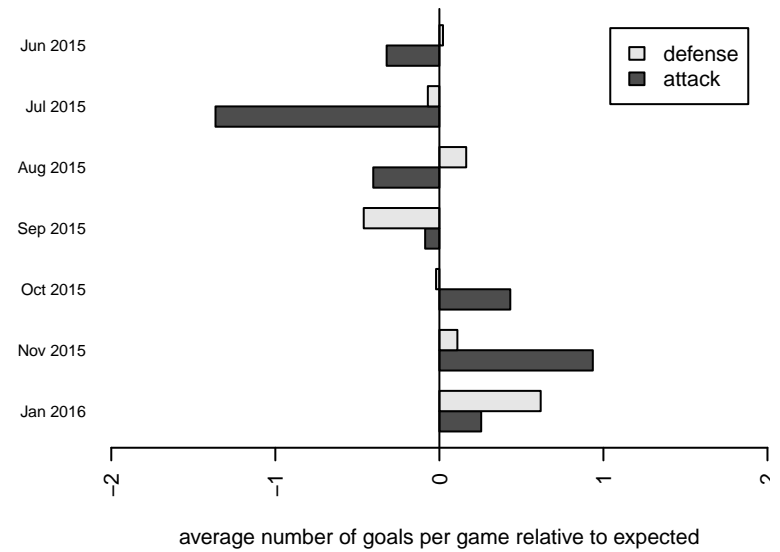

Performance relative to 13 month average