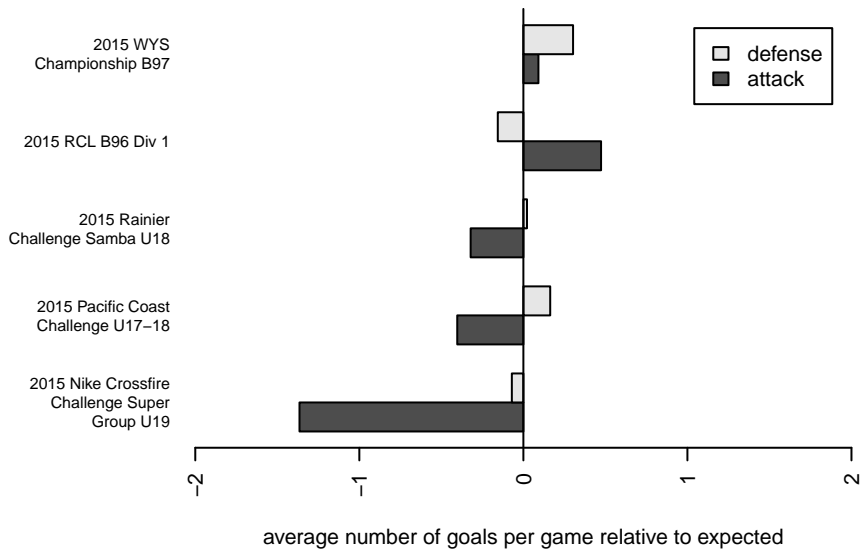

Kitsap Alliance FC Red B97

Kitsap Alliance FC
 Silverdale, WA
 B97 total strength=1844
 attack=39.9 defense=34.86
 fall league = RCL B96 Div 1
 notes= was Kitsap Pumas A

alt names used:
 42 Kitsap Alliance B97 A
 Kitsap Alliance B97 A
 Kitsap Alliance FC B97 A

Venues played:
 2015 Rainier Challenge Samba U18
 2015 Nike Crossfire Challenge Super Group U'
 2015 Pacific Coast Challenge U17-18
 2015 RCL B96 Div 1
 2015 WYS Championship B97

Kitsap Alliance FC Red B97
 Dots are actual minus expected GF (blue circles) and GA (red triangles).
 Blue line is smoothed change in attack strength. Red is smoothed change in defense strength.

**attack and defense variance (black dot)
relative to other teams
and top 10 in region**

**attack and defense rating
relative to others at age
and all opponents in last 13 months**

Performance relative to 13 month average