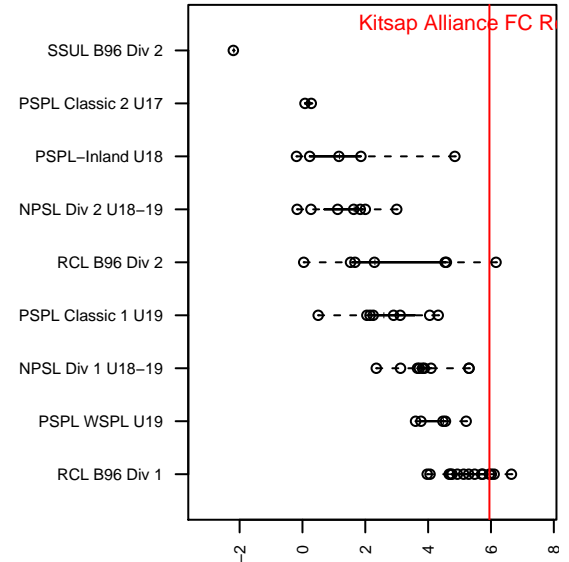

Kitsap Alliance FC Red B97

Kitsap Alliance FC
 Silverdale, WA
 B97 total strength=1844
 attack=39.9 defense=34.86
 fall league = RCL B96 Div 1
 notes= was Kitsap Pumas A

alt names used:
 42 Kitsap Alliance B97 A
 Kitsap Alliance B97 A
 Kitsap Alliance FC B97 A

Venues played:
 2015 Rainier Challenge Samba U18
 2015 Nike Crossfire Challenge Super Group U'
 2015 Pacific Coast Challenge U17-18
 2015 RCL B96 Div 1
 2015 WYS Championship B97

Kitsap Alliance FC Red B97
 Dots are actual minus expected GF (blue circles) and GA (red triangles).
 Blue line is smoothed change in attack strength. Red is smoothed change in defense strength.

**attack and defense variance (black dot)
relative to other teams
and top 10 in region**

**attack and defense rating
relative to others at age
and all opponents in last 13 months**

Performance relative to 13 month average